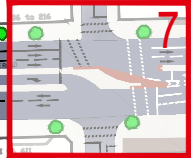

TAUNTON PLACE / A41  
GLOUCESTER PLACE

IVOR PLACE / A41  
GLOUCESTER PLACE

IVOR PLACE / A41  
PARK ROAD

CLARENCE GATE /  
A41 PARK ROAD

PROPOSED CYCLE ROUTE  
RE-ALIGNED FROM  
GLOUCESTER PLACE TO  
GLENWORTH STREET

MELCOMBE PLACE / DORSET SQUARE / MELCOMBE STREET

A501 MARYLEBONE ROAD /  
BALCOMBE STREET /  
UPPER MONTAGU STREET

A501 MARYLEBONE ROAD /  
A41 GLOUCESTER PLACE

YORK STREET / A41  
GLOUCESTER PLACE